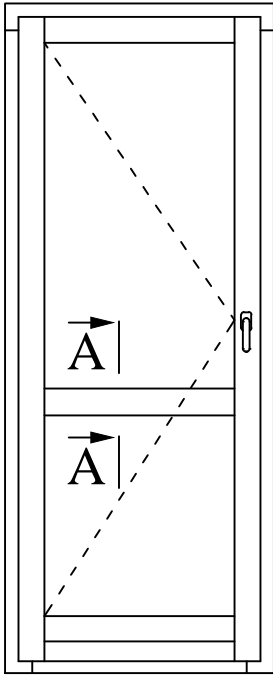

Date:
15.05.14

Scale:
1:1

Drawing:
NKD/2

A

(out)

88/96

88/83

204

Version: 1	Scale: 1:1
Date: 15.05.14	Drawing: NKD/6

A

(out)

88/92

(in)

179

Y

88/80

15

3

7

121

www.uniwin.co.uk

UNI WINDOWS Ltd.
 Unit 6, Edgefield Industrial Est.
 Loanhead, EH20 9TB
 Tel.: 0131 448 1552

THERMAX 1 / 2

External door with ULT threshold

Version:
1

Scale:
1:1

Date:
15.05.14

Drawing:
NKD/7

www.uniwin.co.uk

UNI WINDOWS Ltd.
 Unit 6, Edgefield Industrial Est.
 Loanhead, EH20 9TB
 Tel.: 0131 448 1552

THERMAX 3

Frame-sash door connection – top and sides