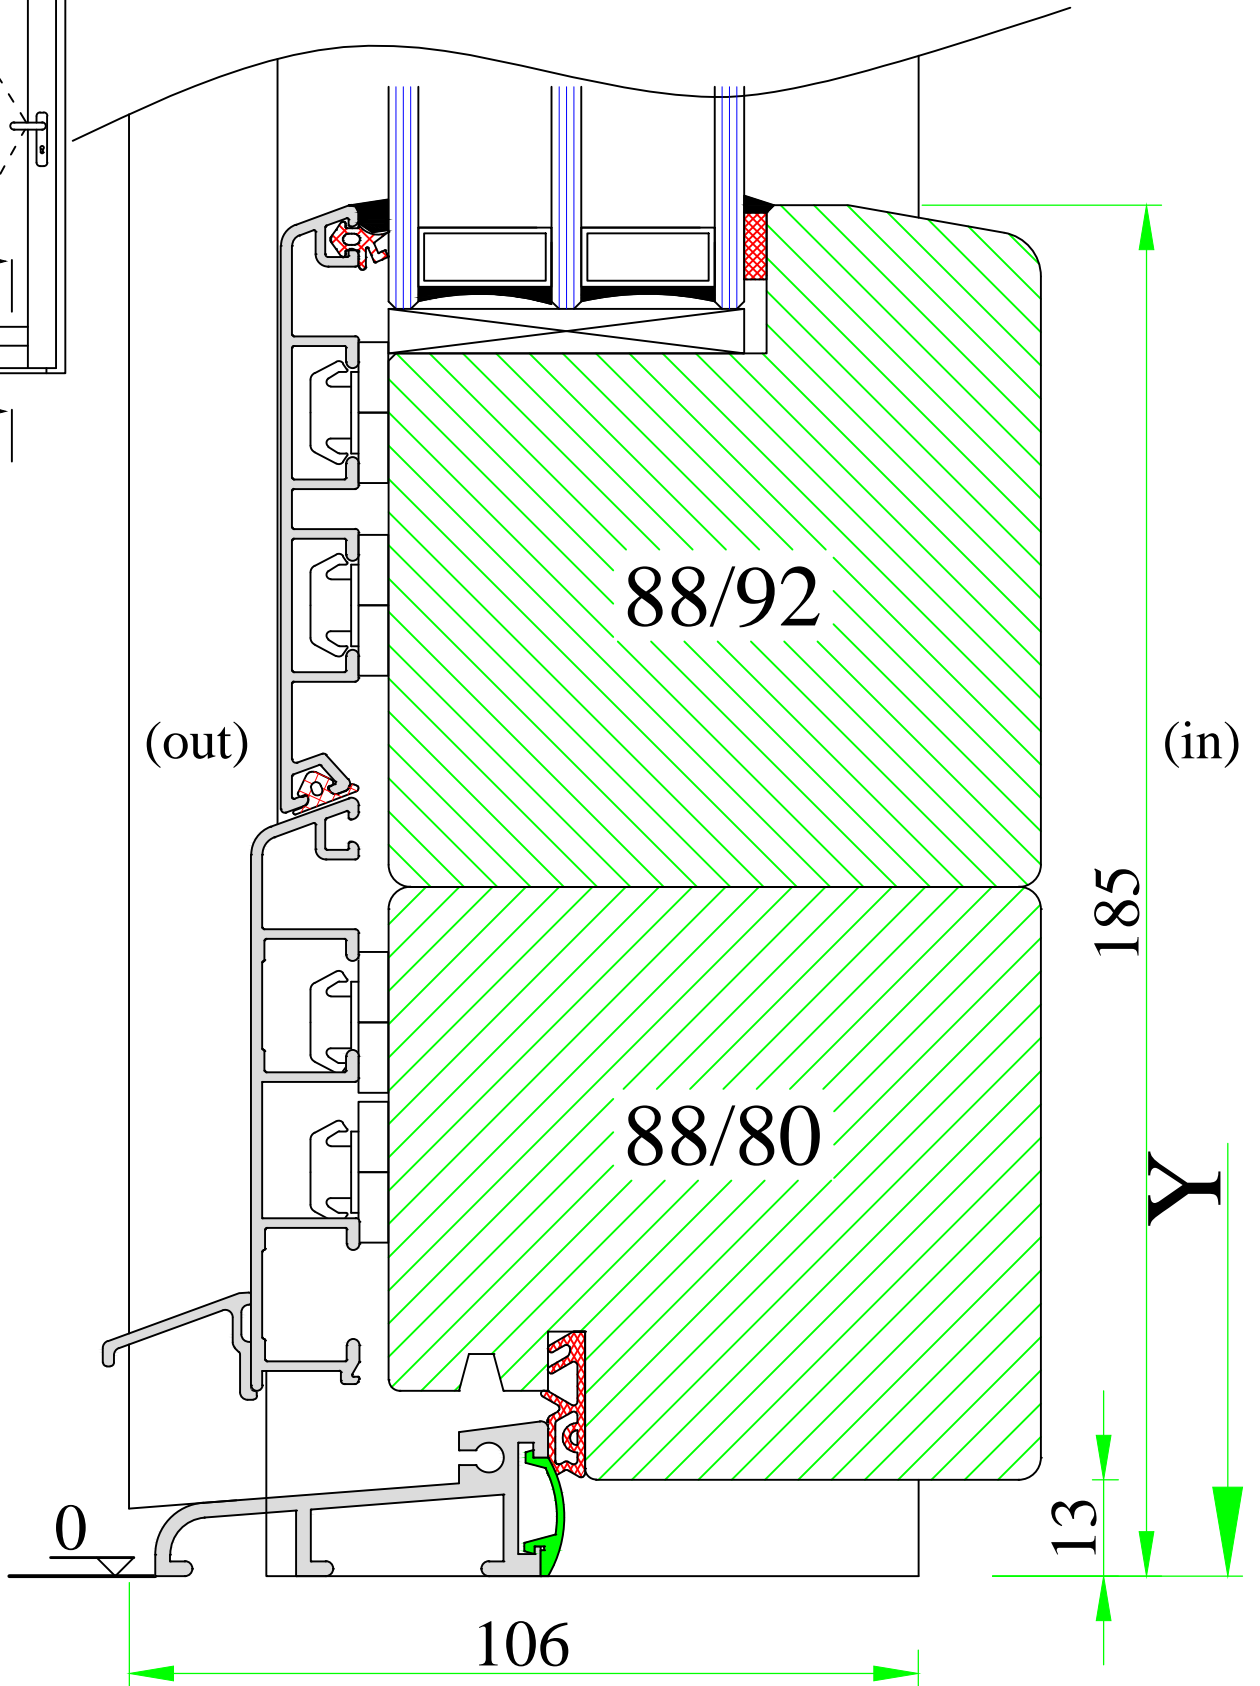

A

www.uniwin.co.uk

UNI WINDOWS Ltd.
Unit 6, Edgefield Industrial Est.
Loanhead, EH20 9TB
Tel.: 0131 448 1552

THERMAX
External door with flat threshold Weser (old)

Version: 1	Scale: 1:1
Date: 15.05.14	Drawing: NKD/4