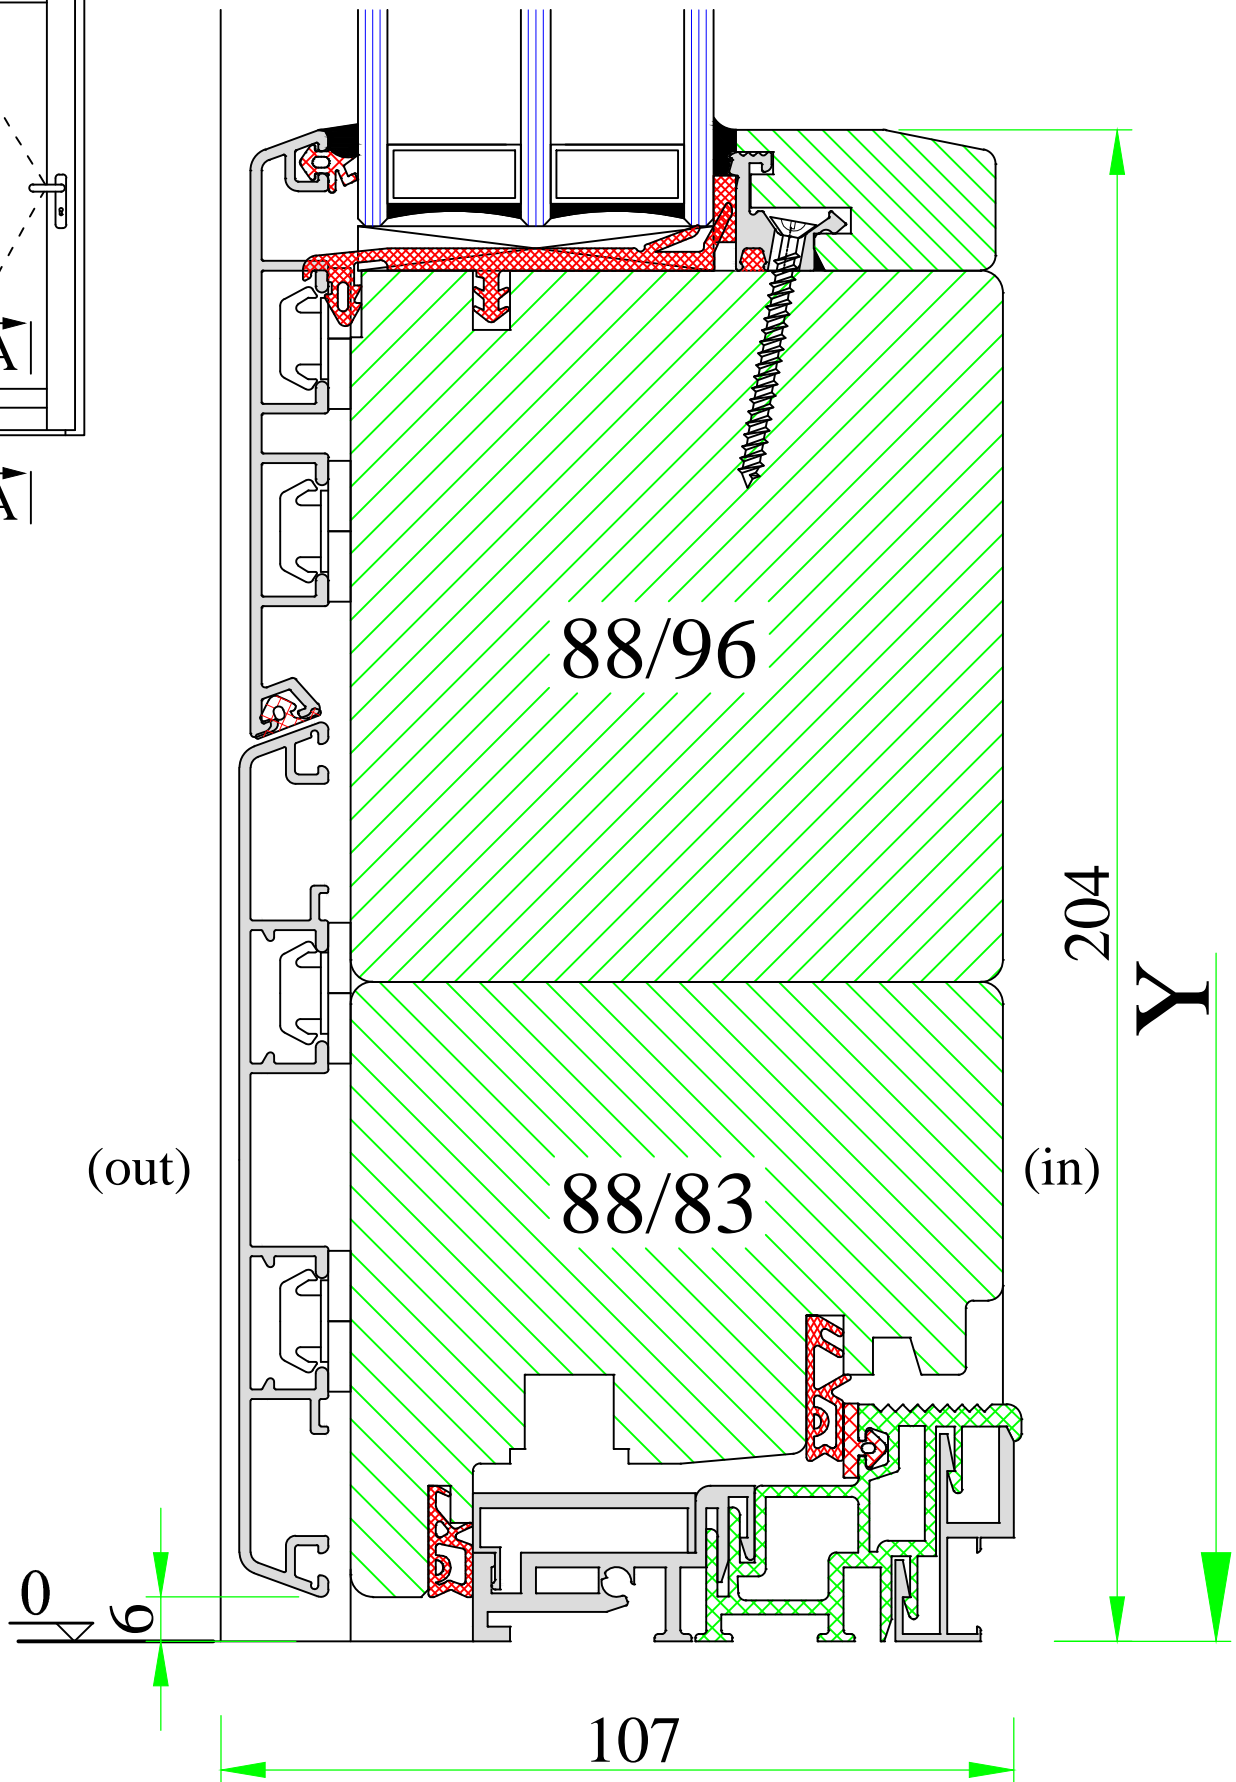

A

(out)

88/92

(in)

88/80

196

Y

15
13

Scale:
1:1

Drawing:
NKD/1

A

www.uniwin.co.uk

UNI WINDOWS Ltd.
 Unit 6, Edgefield Industrial Est.
 Loanhead, EH20 9TB
 Tel.: 0131 448 1552

THERMAX 1 / 2

External door with flat threshold DAFA

Version:
1

Date:
15.05.14

Scale:
1:1

Drawing:
NKD/2

A

(out)

88/96

88/83

204

Version: 1	Scale: 1:1
Date: 15.05.14	Drawing: NKD/6

A

(out)

88/92

(in)

179

Y

88/80