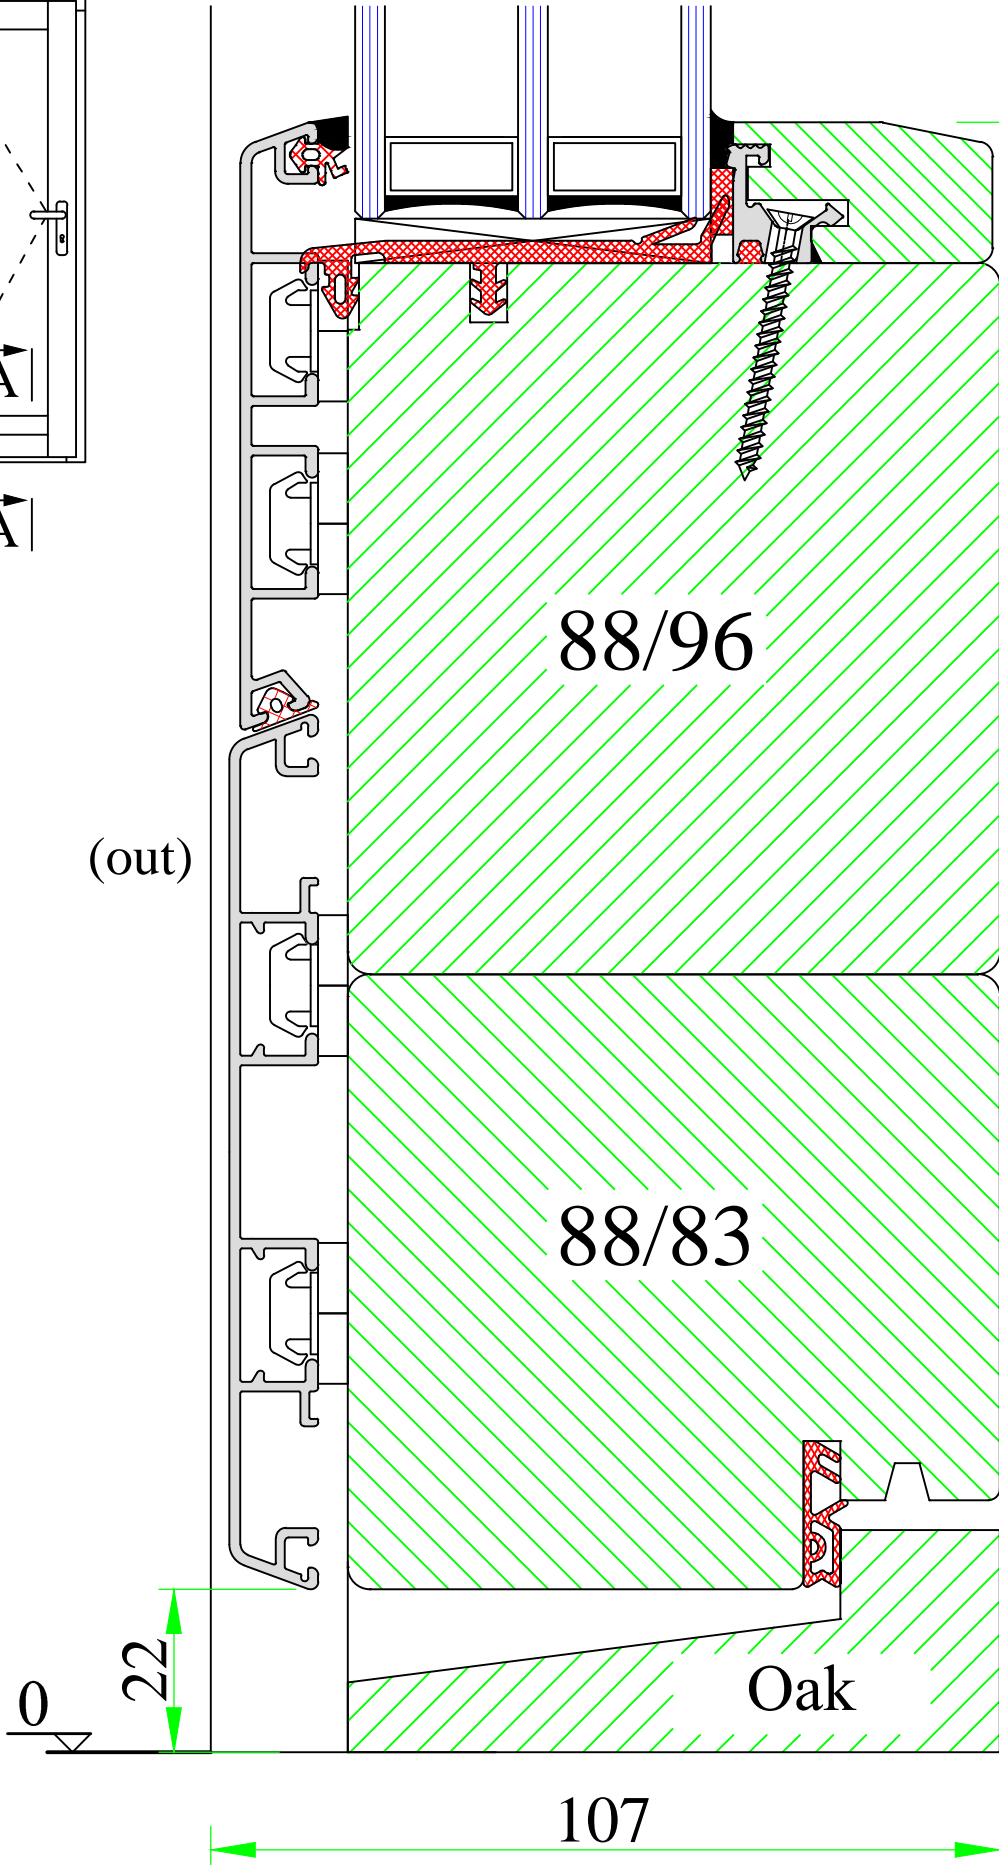

Date:
15.05.14

Scale:
1:1

Drawing:
NKD/2

A

(out)

88/96

88/83

204

Version: 1	Scale: 1:1
Date: 15.05.14	Drawing: NKD/4

A

www.uniwin.co.uk

UNI WINDOWS Ltd.
 Unit 6, Edgefield Industrial Est.
 Loanhead, EH20 9TB
 Tel.: 0131 448 1552

THERMAX 1 / 2

Timber threshold for front door –
 – inward opening

Version: 1	Scale: 1:1
Date: 15.05.14	Drawing: NKD/5

A

(out)

88/96

88/83

Oak

0

22

Version: 1	Scale: 1:1
Date: 15.05.14	Drawing: NKD/6

A

(out)

88/92

(in)

179

Y

88/80