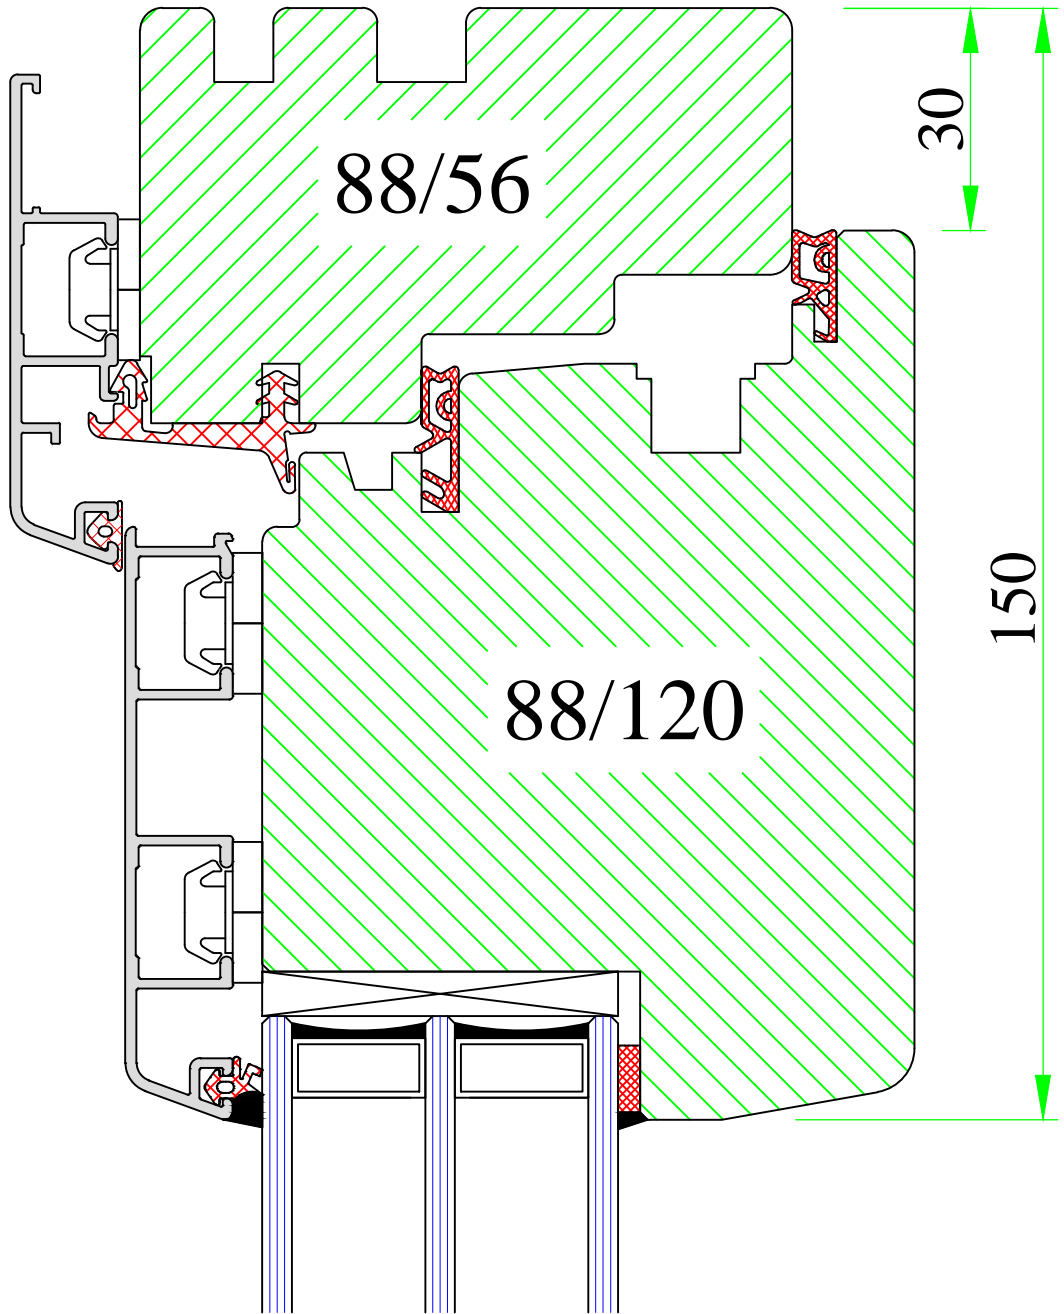

Version: 1	Scale: 1:1
Date: 15.05.14	Drawing: NKD/6

A

(out)

88/92

(in)

179

Y

88/80

Version:
1

Scale:
1:1

Date:
15.05.14

Drawing:
NKD/7

www.uniwin.co.uk

UNI WINDOWS Ltd.
 Unit 6, Edgefield Industrial Est.
 Loanhead, EH20 9TB
 Tel.: 0131 448 1552

THERMAX 3

Frame-sash door connection – top and sides

Version:
1

Date:
15.05.14

Scale:
1:1

Drawing:
NK3/21