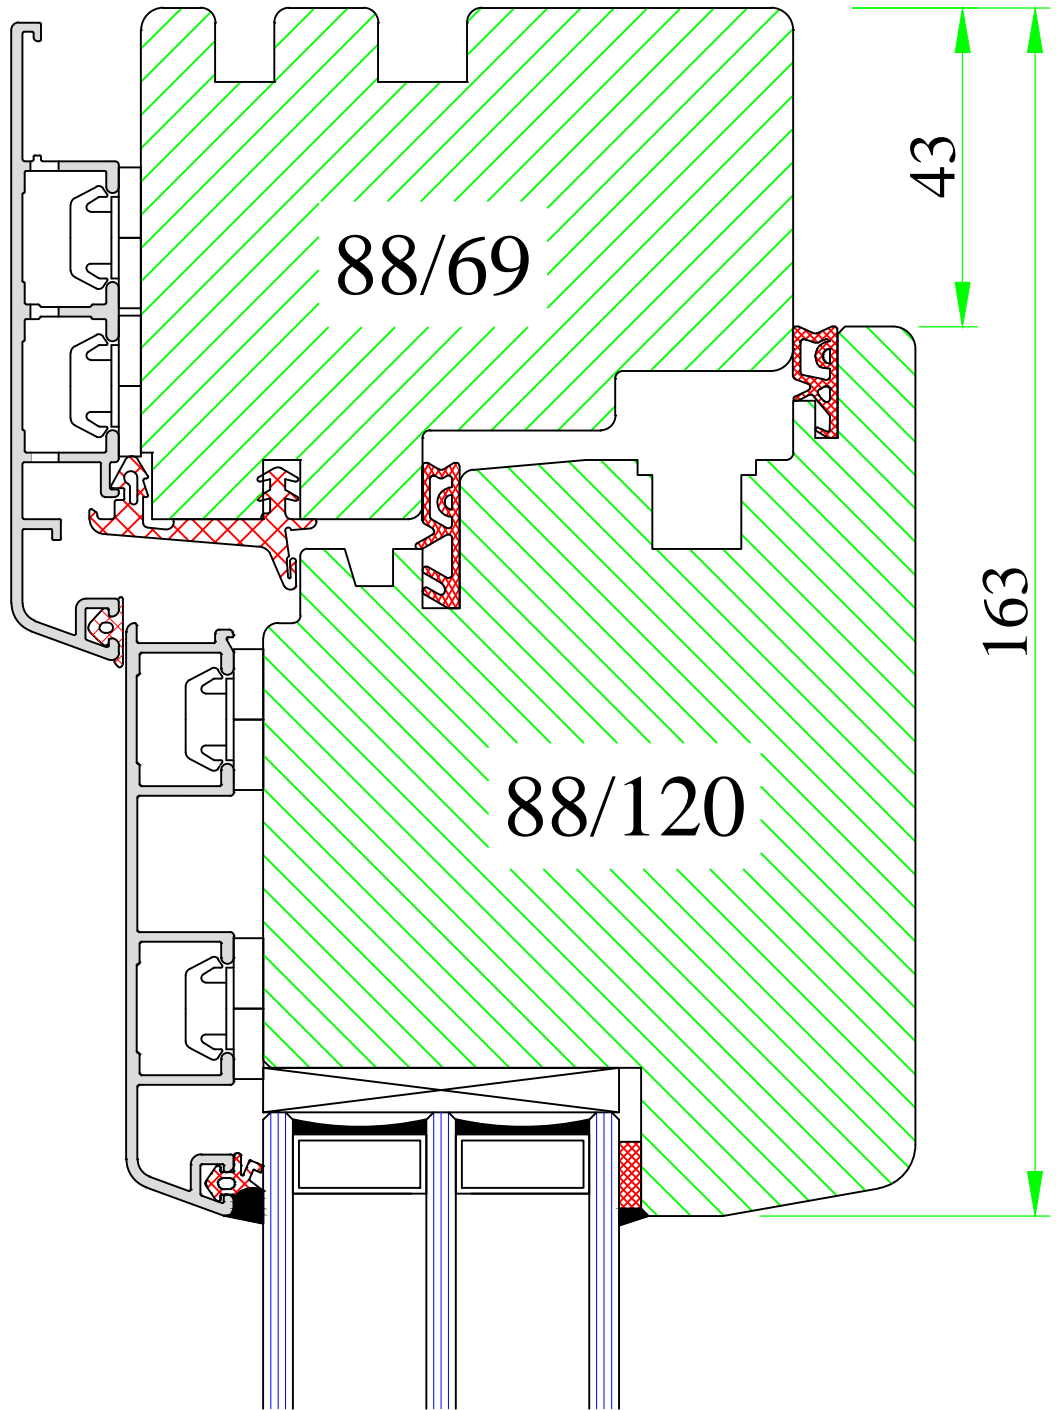

Version: 1	Scale: 1:1
Date: 15.05.14	Drawing: NKD/6

A

(out)

88/92

(in)

179

Y

88/80

Version:
1

Scale:
1:1

Date:
15.05.14

Drawing:
NKD/7

www.uniwin.co.uk

UNI WINDOWS Ltd.
 Unit 6, Edgefield Industrial Est.
 Loanhead, EH20 9TB
 Tel.: 0131 448 1552

THERMAX 3

Frame-sash door connection – top and sides

Version:
1

Date:
15.05.14

Scale:
1:1

Drawing:
NK3/21