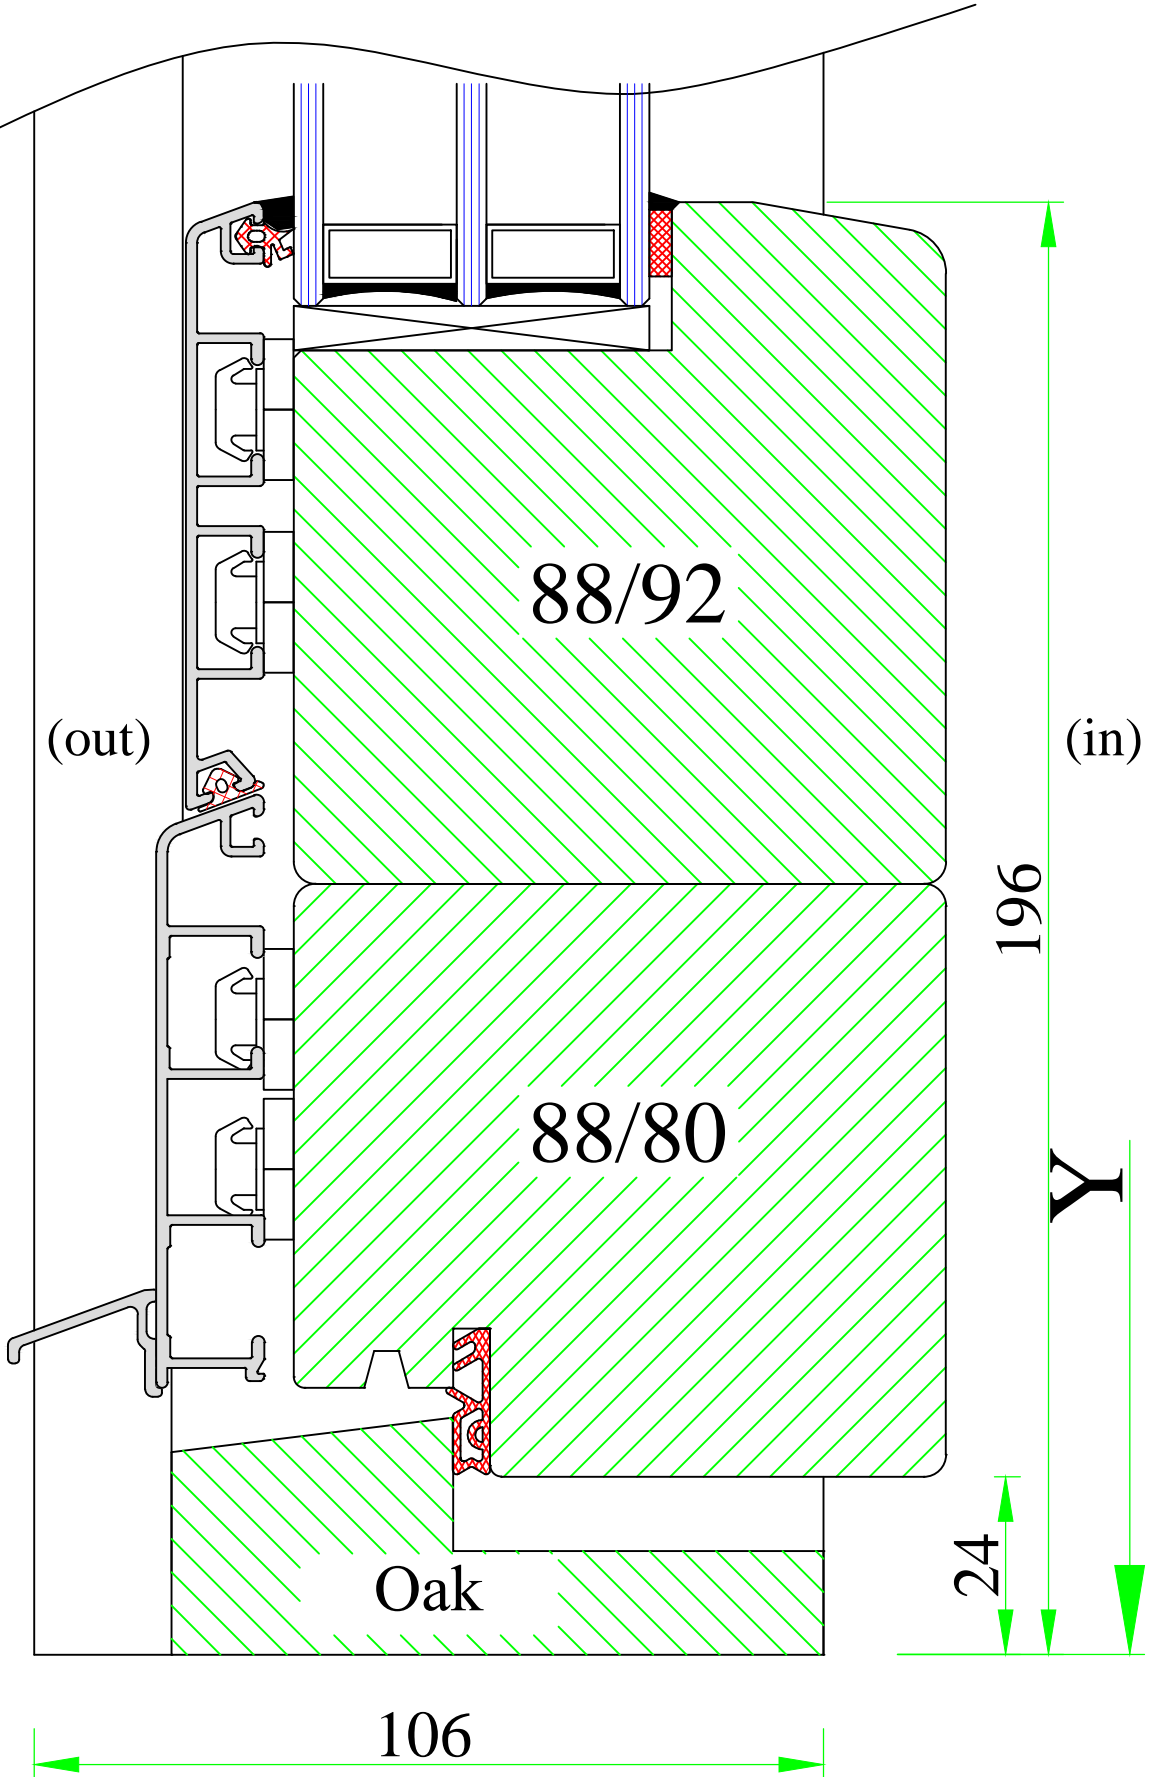

www.uniwin.co.uk

UNI WINDOWS Ltd.
Unit 6, Edgefield Industrial Est.
Loanhead, EH20 9TB
Tel.: 0131 448 1552

THERMAX 1 / 2

Timber threshold for front door –
– inward opening

Version: 1	Scale: 1:1
Date: 15.05.14	Drawing: NKD/5