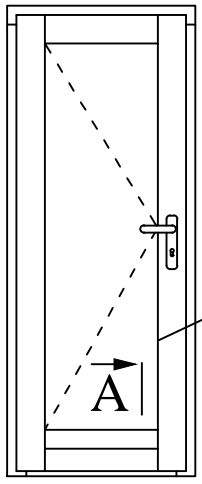

107

220

Y

(in)

www.uniwin.co.uk

UNI WINDOWS Ltd.
 Unit 6, Edgefield Industrial Est.
 Loanhead, EH20 9TB
 Tel.: 0131 448 1552

THERMAX 1 / 2

Timber threshold for front door –
 – outward opening

Version: 1	Scale: 1:1
Date: 15.05.14	Drawing: NKD/6

A

(out)

88/92

(in)

179

Y

88/80