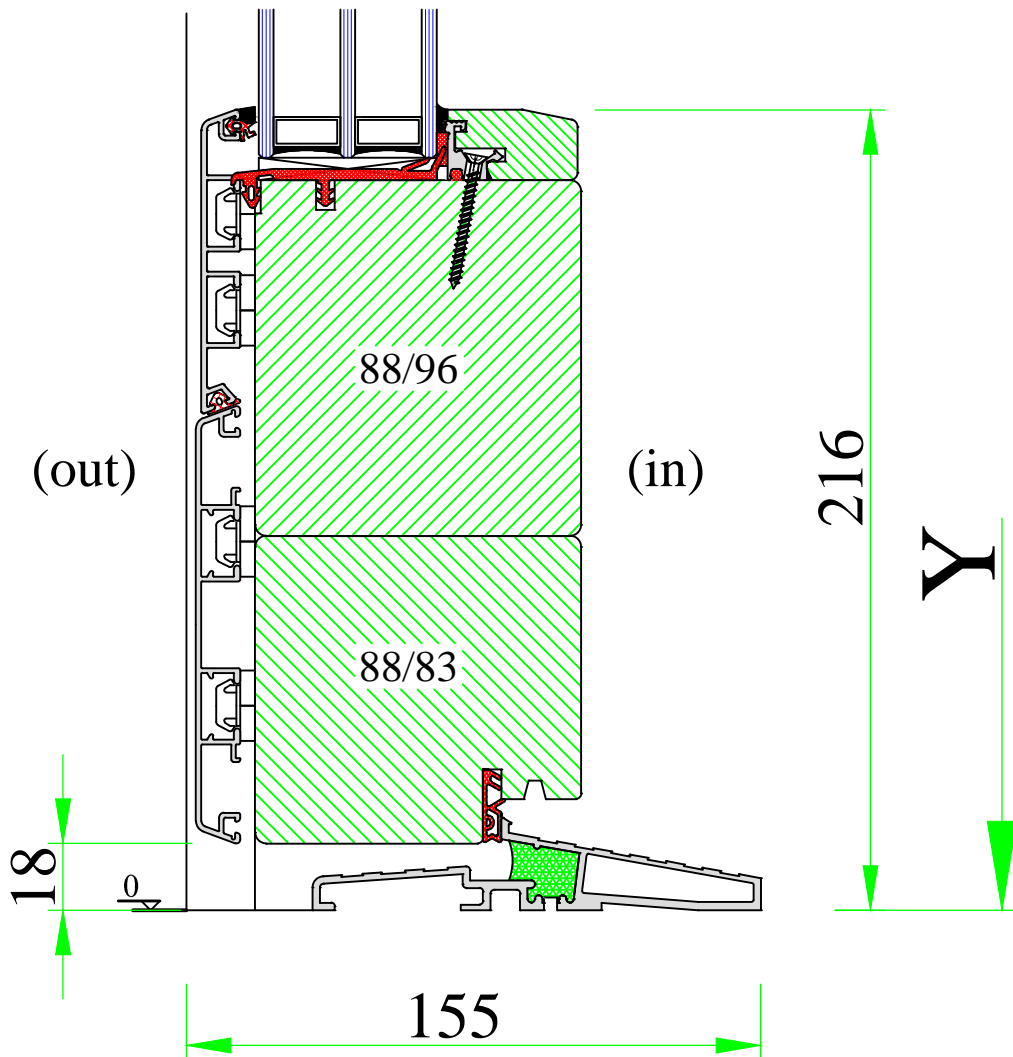

Version:
 1

Date:
 15.05.14

Scale:
 1:1

Drawing:
 NKD/3

A

UNI WINDOWS Ltd.
 Unit 6, Edgefield Industrial Est.
 Loanhead, EH20 9TB
 Tel.: 0131 448 1552

THERMAX 1 / 2

External door with threshold DAFA –
 – outward opening

Version: 1	Scale: 1:1
Date: 15.05.14	Drawing: NKD/6

A

(out)

88/92

(in)

179

Y

88/80