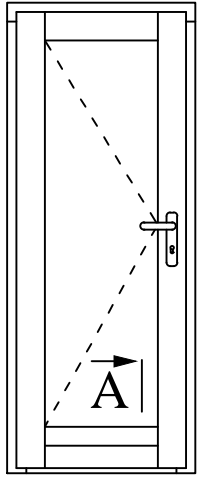

Version:
1
 Date:
15.05.14

Scale:
1:1
 Drawing:
NKD/3-1

A

www.uniwin.co.uk

UNI WINDOWS Ltd.
 Unit 6, Edgefield Industrial Est.
 Loanhead, EH20 9TB
 Tel.: 0131 448 1552

THERMAX
 External door with flat threshold Weser (old)

Version: 1	Scale: 1:1
Date: 15.05.14	Drawing: NKD/4

A

www.uniwin.co.uk

UNI WINDOWS Ltd.
 Unit 6, Edgefield Industrial Est.
 Loanhead, EH20 9TB
 Tel.: 0131 448 1552

THERMAX 1 / 2

Timber threshold for front door –
 – inward opening