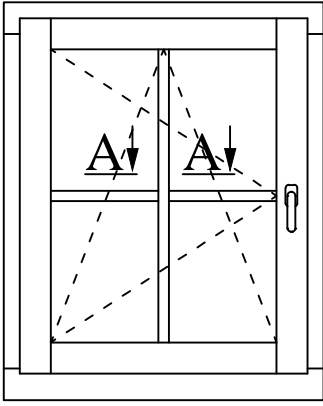

Version:
1

Scale:
1:1

Date:
15.05.14

Drawing:
NKD/7

www.uniwin.co.uk

UNI WINDOWS Ltd.
 Unit 6, Edgefield Industrial Est.
 Loanhead, EH20 9TB
 Tel.: 0131 448 1552

THERMAX 3

Frame-sash door connection – top and sides