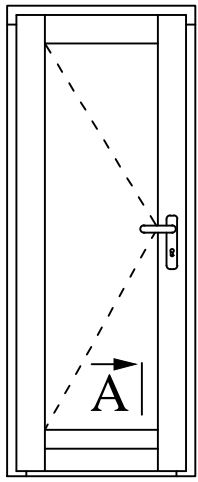

A

www.uniwin.co.uk

UNI WINDOWS Ltd.
Unit 6, Edgefield Industrial Est.
Loanhead, EH20 9TB
Tel.: 0131 448 1552

THERMAX
External door with flat threshold Weser (old)

Version: 1	Scale: 1:1
Date: 15.05.14	Drawing: NKD/4