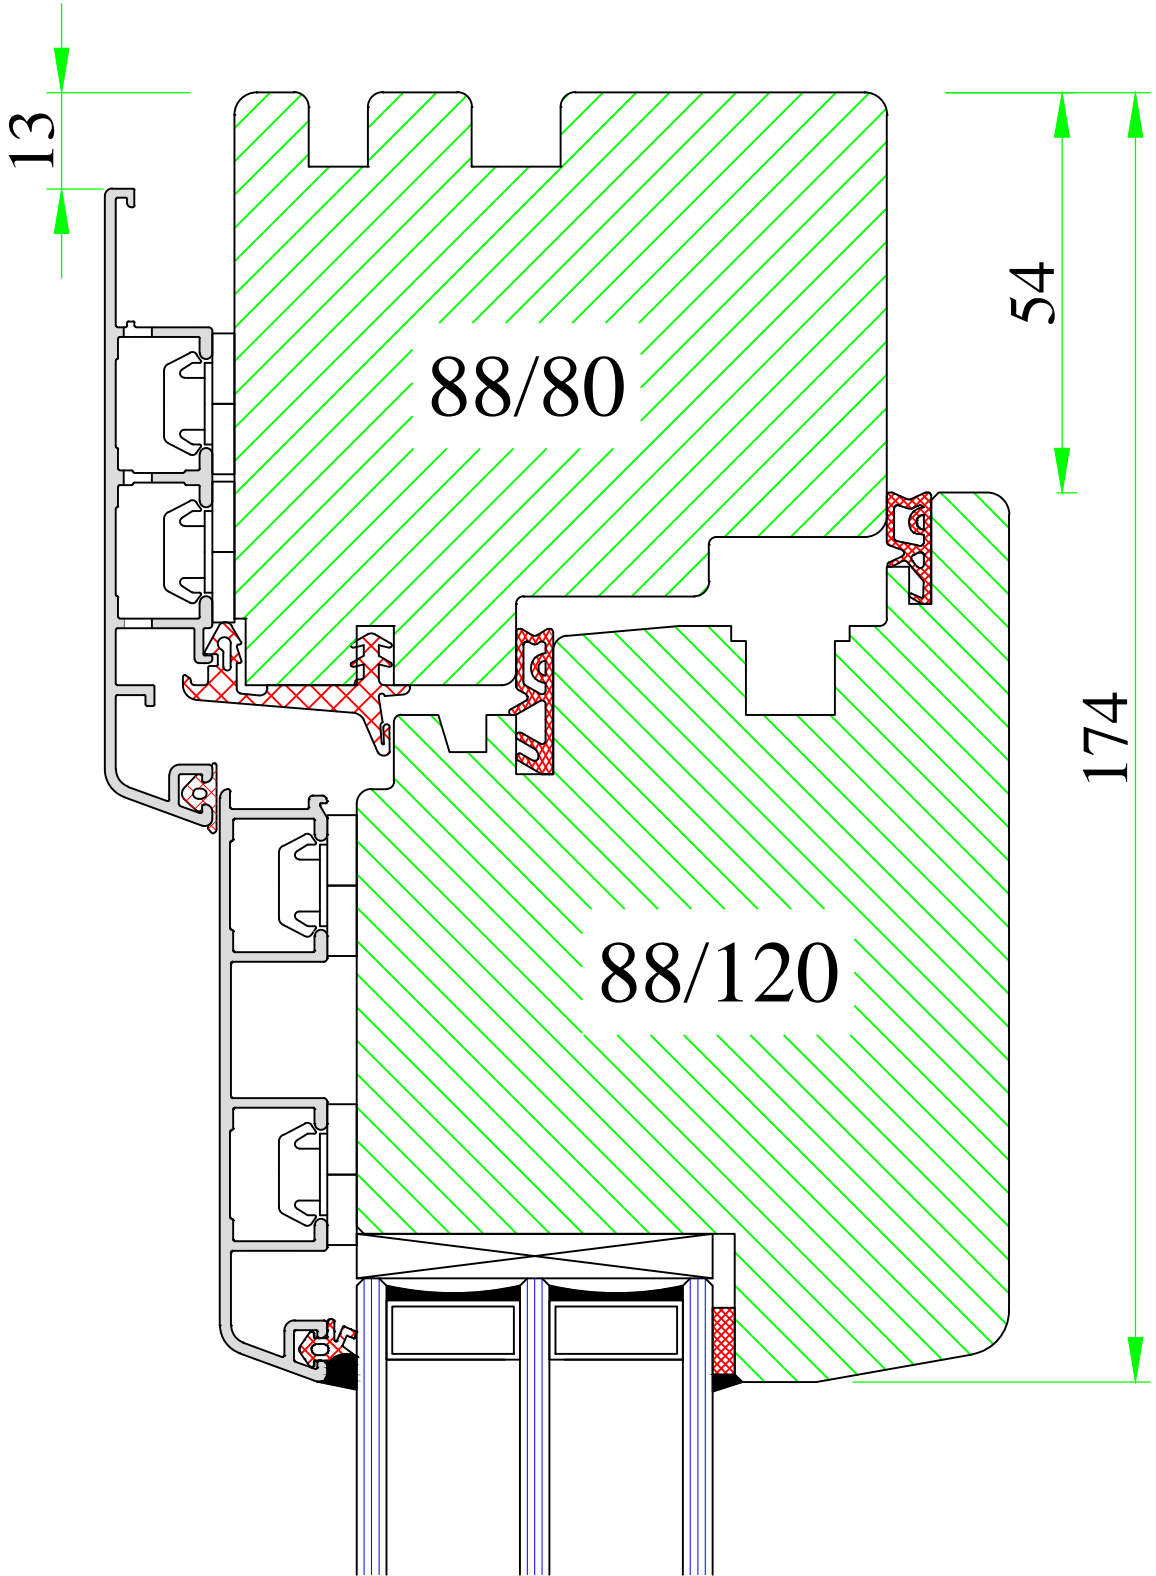

Version: 1	Scale: 1:1
Date: 15.05.14	Drawing: NKD/6

A

(out)

88/92

(in)

179

Y

88/80

Version:
1

Scale:
1:1

Date:
15.05.14

Drawing:
NKD/7

www.uniwin.co.uk

UNI WINDOWS Ltd.
 Unit 6, Edgefield Industrial Est.
 Loanhead, EH20 9TB
 Tel.: 0131 448 1552

THERMAX 3

Frame-sash door connection – top and sides

Version:
1

Date:
15.05.14

Scale:
1:1

Drawing:
NK3/21