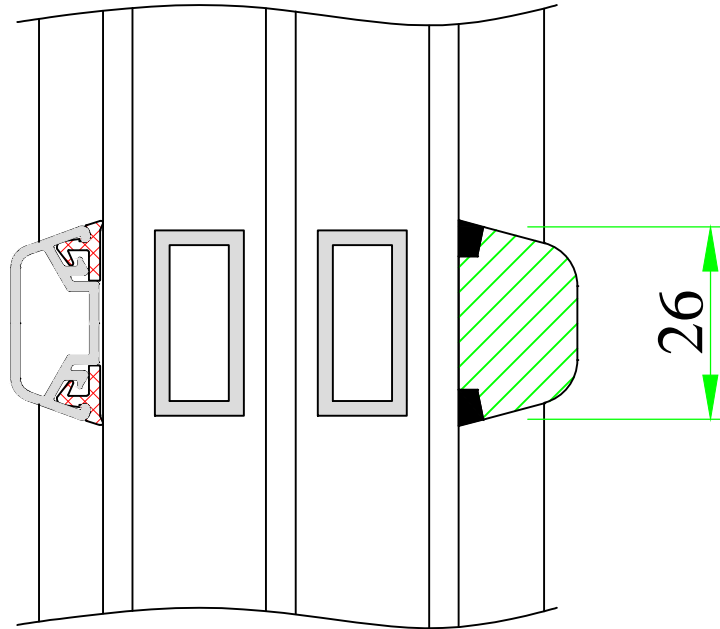

15

3

7

121

www.uniwin.co.uk

UNI WINDOWS Ltd.
 Unit 6, Edgefield Industrial Est.
 Loanhead, EH20 9TB
 Tel.: 0131 448 1552

THERMAX 1 / 2

External door with ULT threshold

Version:
1

Scale:
1:1

Date:
15.05.14

Drawing:
NKD/7

www.uniwin.co.uk

UNI WINDOWS Ltd.
 Unit 6, Edgefield Industrial Est.
 Loanhead, EH20 9TB
 Tel.: 0131 448 1552

THERMAX 3

Frame-sash door connection – top and sides