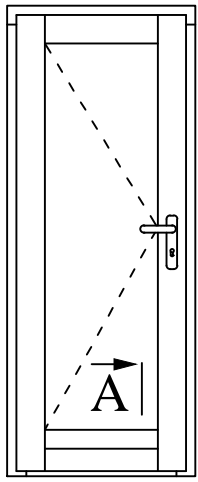

A

(out)

88/92

(in)

88/80

196

Y

15
13

Scale:
1:1

Drawing:
NKD/1

A

www.uniwin.co.uk

UNI WINDOWS Ltd.
 Unit 6, Edgefield Industrial Est.
 Loanhead, EH20 9TB
 Tel.: 0131 448 1552

THERMAX 1 / 2

External door with flat threshold DAFA

Version:
1

Date:
15.05.14

Scale:
1:1

Drawing:
NKD/2

A

(out)

88/96

88/83

204

Version: 1	Scale: 1:1
Date: 15.05.14	Drawing: NKD/6

A

(out)

88/92

(in)

179

Y

88/80