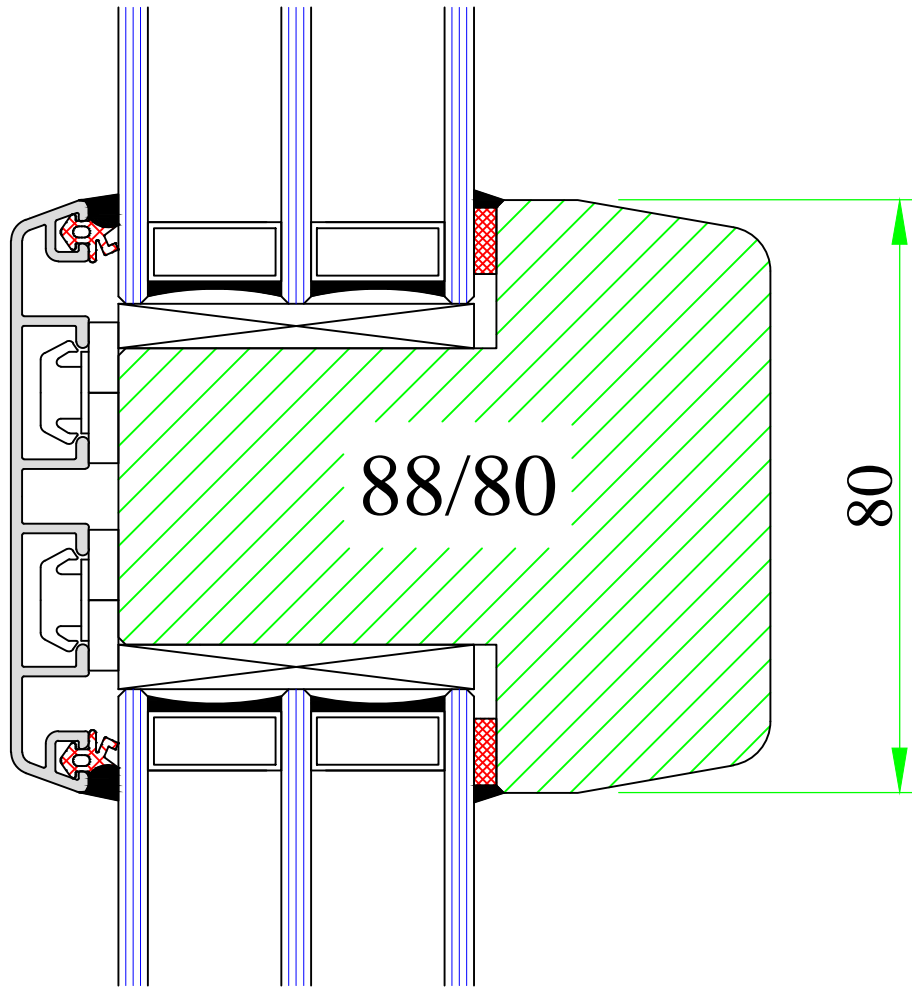

Version: 1	Scale: 1:1
Date: 15.05.14	Drawing: NKD/6

A

(out)

88/92

(in)

179

Y

88/80

15

3

7

121

www.uniwin.co.uk

UNI WINDOWS Ltd.
 Unit 6, Edgefield Industrial Est.
 Loanhead, EH20 9TB
 Tel.: 0131 448 1552

THERMAX 1 / 2

External door with ULT threshold

Version:
1

Scale:
1:1

Date:
15.05.14

Drawing:
NKD/7

www.uniwin.co.uk

UNI WINDOWS Ltd.
 Unit 6, Edgefield Industrial Est.
 Loanhead, EH20 9TB
 Tel.: 0131 448 1552

THERMAX 3

Frame-sash door connection – top and sides

Version:
1

Date:
15.05.14

Scale:
1:1

Drawing:
NK3/21