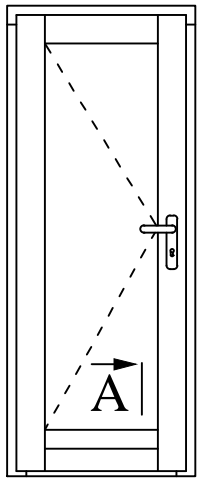

A

(out)

88/96

88/83

Oak

0

22

107

220

Y

(in)

www.uniwin.co.uk

UNI WINDOWS Ltd.
Unit 6, Edgefield Industrial Est.
Loanhead, EH20 9TB
Tel.: 0131 448 1552

THERMAX 1 / 2

Timber threshold for front door –
– outward opening

Version: 1	Scale: 1:1
Date: 15.05.14	Drawing: NKD/6